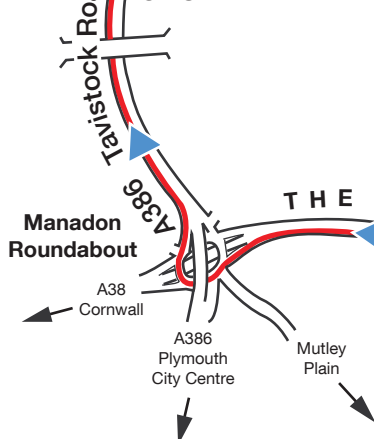

Cliffatford Road, Southway
Plymouth, Devon
PL6 6DE United Kingdom

T: +44 (0)1752 723 330

F: +44 (0)1752 723 331

E: sales@siliconsensing.com

Directions

By Road

- Travel on A38 to Plymouth.
- Leave A38 at flyover roundabout (Manadon roundabout) and follow A386 Tavistock signs.
- At next roundabout (Derriford roundabout) continue on A386 for Tavistock.
- After approx 0.5 mile, when approaching traffic lights filter left into Southway Drive.
- Straight on at the mini roundabout then turn right at the first traffic lights - into Cliftatford Road.
- Turn third right (at the traffic calming hump) into the site entrance.
- Main signpost is for parent company UTC Aerospace Systems.

By Rail

- Plymouth railway station is on the main line from London Paddington - approx 3hrs.
- The site is 6 miles from the railway station.

By Air

- The closest airports to our site are Exeter (40mins by car) or Newquay (1hr 15mins by car).
- Both are served by Flybe.

SOUTHWAY

CROWN HILL

THE PARKWAY