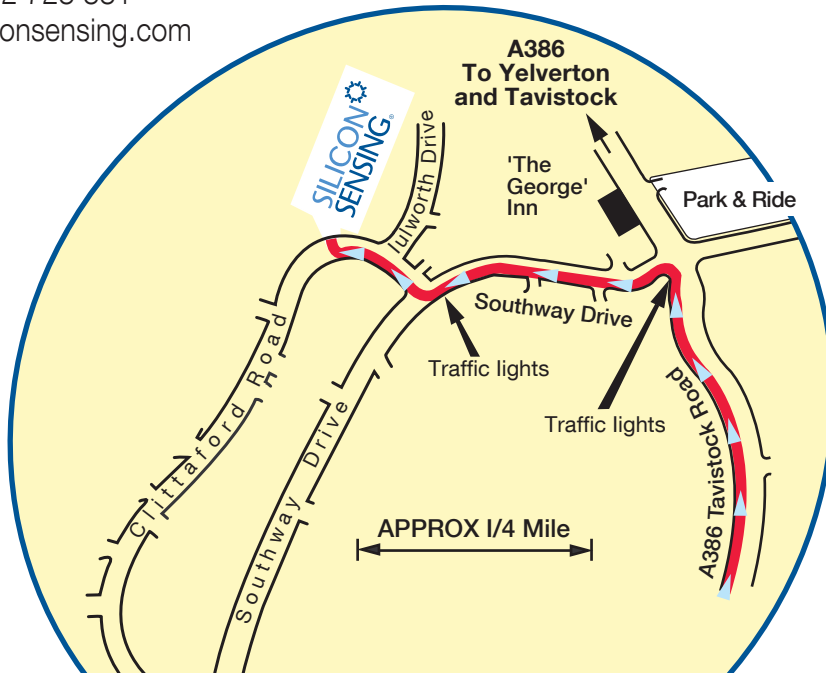

Cliffatford Road, Southway
Plymouth, Devon
PL6 6DE United Kingdom

T: +44 (0)1752 723 330

F: +44 (0)1752 723 331

E: sales@siliconsensing.com

Directions

By Road

- Travel on A38 to Plymouth.
- Leave A38 at flyover roundabout (Manadon roundabout) and follow A386 Tavistock signs.
- At next roundabout (Derriford roundabout) continue on A386 for Tavistock.
- After approx 0.5 mile, when approaching traffic lights filter left into Southway Drive.
- Straight on at the mini roundabout then turn right at the first traffic lights - into Cliftatford Road.
- Turn third right (at the traffic calming hump) into the site entrance.
- Main signpost is for parent company UTC Aerospace Systems.

SOUTHWAY

CROWN HILL

THE PARKWAY