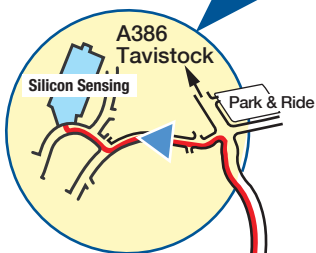

Cliffatford Road, Southway
Plymouth, Devon
PL6 6DE United Kingdom

T: +44 (0)1752 723 330

F: +44 (0)1752 723 331

E: sales@siliconsensing.com

Directions

By Road

- Travel on A38 to Plymouth.
- Leave A38 at flyover roundabout (Manadon roundabout) and follow A386 Tavistock signs.
- At next roundabout (Derriford roundabout) continue on A386 for Tavistock.
- After approx 0.5 mile, when approaching traffic lights filter left into Southway Drive.
- Straight on at the mini roundabout then turn right at the first traffic lights - into Cliftatford Road.
- Turn third right (at the traffic calming hump) into the site entrance.
- Main signpost is for parent company UTC Aerospace Systems.

SOUTHWAY

CROWN HILL

THE PARKWAY