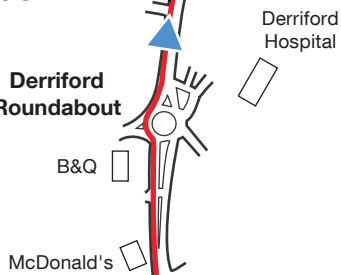

Cliffatford Road, Southway
Plymouth, Devon
PL6 6DE United Kingdom

T: +44 (0)1752 723 330

F: +44 (0)1752 723 331

E: sales@siliconsensing.com

Directions

By Road

- Travel on A38 to Plymouth.
- Leave A38 at flyover roundabout (Manadon roundabout) and follow A386 Tavistock signs.
- At next roundabout (Derriford roundabout) continue on A386 for Tavistock.
- After approx 0.5 mile, when approaching traffic lights filter left into Southway Drive.
- Straight on at the mini roundabout then turn right at the first traffic lights - into Cliftatford Road.
- Turn third right (at the traffic calming hump) into the site entrance.
- Main signpost is for parent company UTC Aerospace Systems.

SOUTHWAY

CROWN HILL

THE PARKWAY